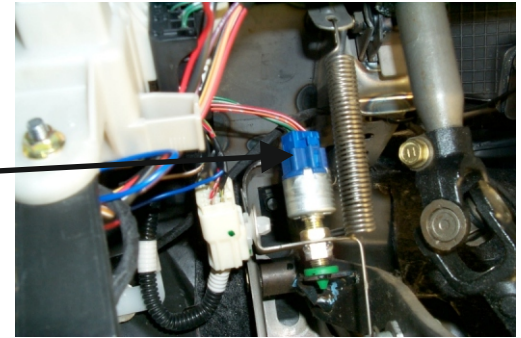

e-Cruise

Installation Instructions for TOYOTA Rav4 2.0 D-4D CLA2x model 2000 - 2005

Altendorf GmbH
Telefon +49 391 7446260- www.a-a.de

alternativ V-Signal Radio Pin 6

Connector on the brake pedal

White connector on ECU

Common earth connection on the left A-pillar

Purple/White (Speed)

Connector on the accelerator pedal

Altendorf GmbH
Telefon +49 391 7446260- www.a-a.de

Only mount these wires on
vehicles with manual transmission
Otherwise cut off, and insulate