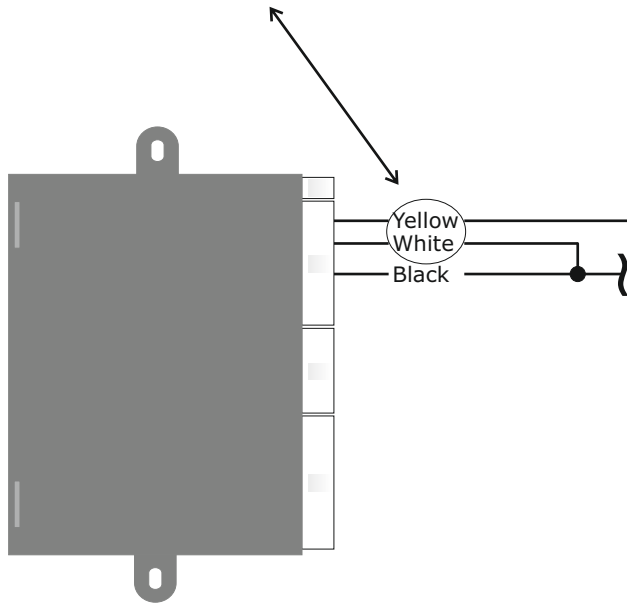

Common earth connection on the left A-pillar

Purple/White (Speed)

Connector on the accelerator pedal

Altendorf GmbH
Telefon +49 391 7446260- www.a-a.de

Only mount these wires on
vehicles with manual transmission
Otherwise cut off, and insulate

White connector
on clutch pedal

Altendorf GmbH
Telefon +49 391 7446260- www.a-a.de