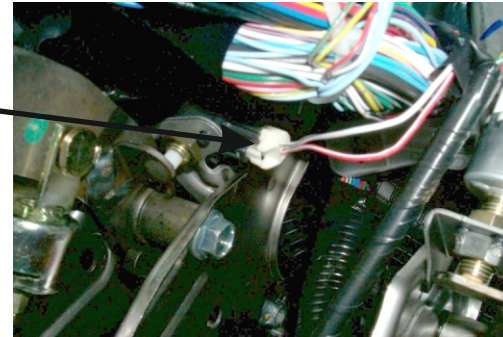

White connector
on clutch pedal