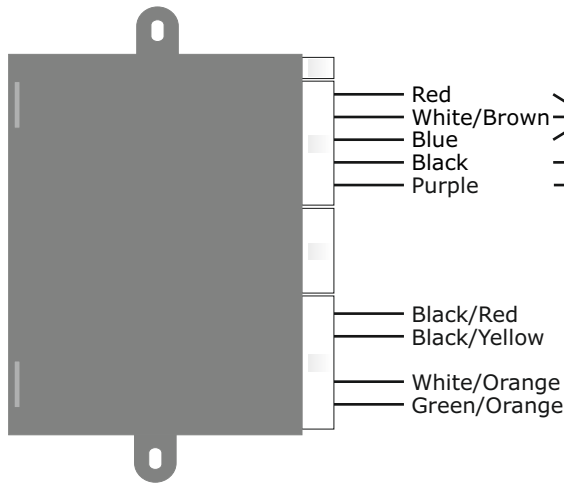

e-Cruise

Installation Instructions for TOYOTA Rav4 2.0 D-4D CLA2x model 2000 - 2005

Altendorf GmbH
Telefon +49 391 7446260- www.a-a.de

alternativ V-Signal Radio Pin 6

Connector on the brake pedal

White connector on ECU

Common earth connection on the left A-pillar

Purple/White (Speed)

Connector on the accelerator pedal

Altendorf GmbH
Telefon +49 391 7446260- www.a-a.de

Only mount these wires on
vehicles with manual transmission
Otherwise cut off, and insulate